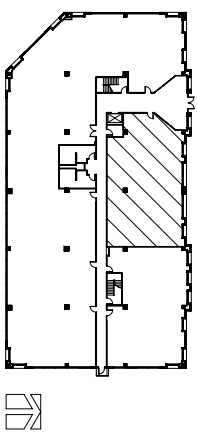

Concourse Office Park
SUITE 105
2824 RSF

6390 LBJ Freeway
Dallas, Texas

For Leasing Information Contact:

Jeff Anderson
972.774.2522
jeff_anderson@transwestern.net

Matt Hurlbut
972.774.2532
matt_hurlbut@transwestern.net