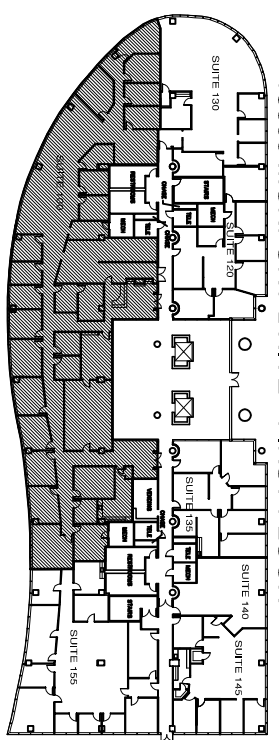

SUITE 100
11,555 RSF

13800 MONFORT DRIVE - FIRST FLOOR

FLOOR PLAN
 SCALE : NOT TO SCALE

TGS ARCHITECTS

5323 SPRING VALLEY ROAD, SUITE 200

DALLAS, TEXAS 75254

972.788.1945

972.788.2309 FAX

TGSarchitects.com

MONFORT PLACE
 DALLAS, TEXAS

PROJECT **12008**

SHEET **A201**

DATE **02.01.12**